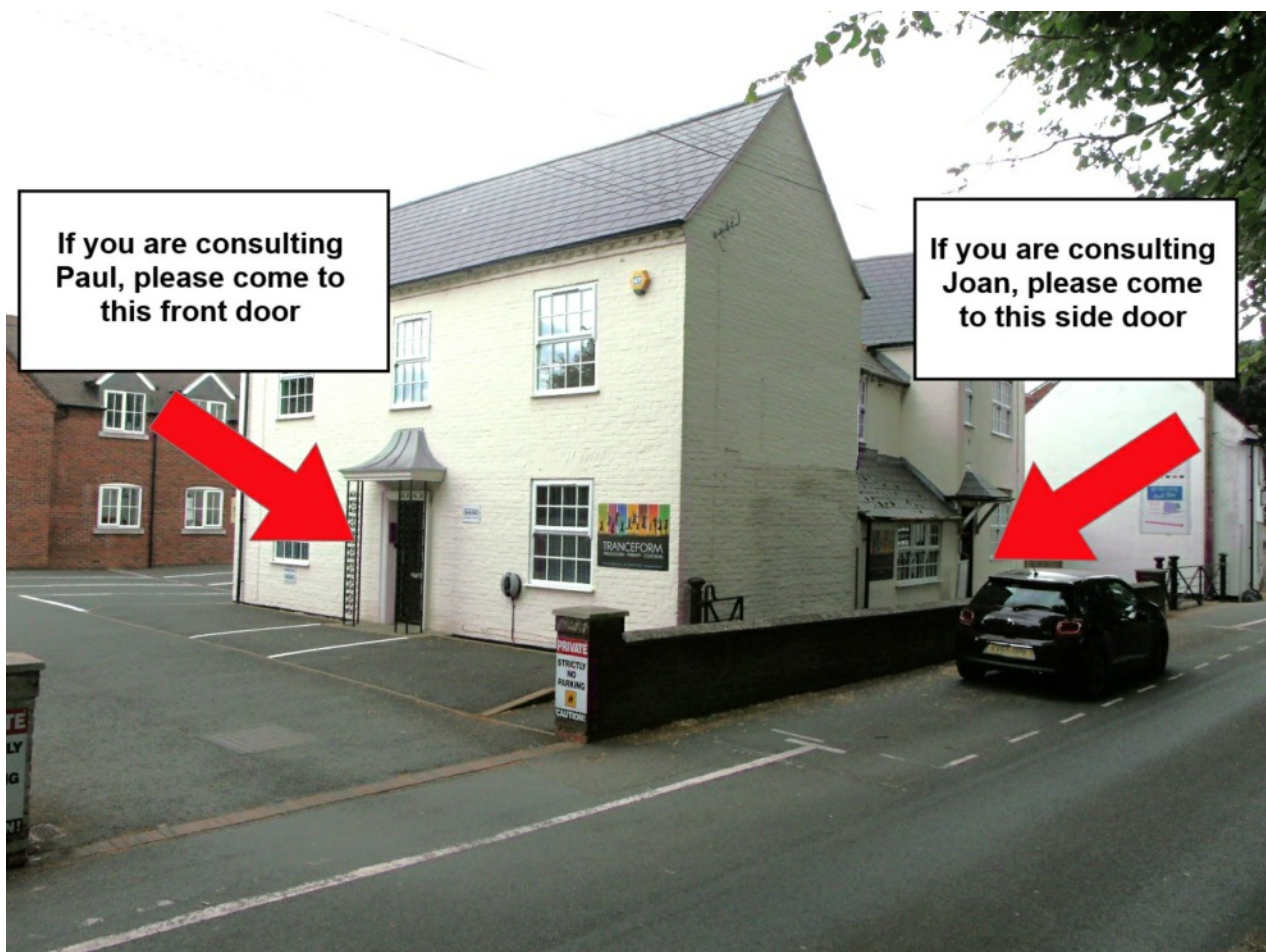

# Where Do I Go When I Get There?

If you are consulting Paul, please come to this front door

If you are consulting Joan, please come to this side door

Maypole House, Maypole Street, Wombourne, WV5 9JB

Tel Paul:- 07434 776125